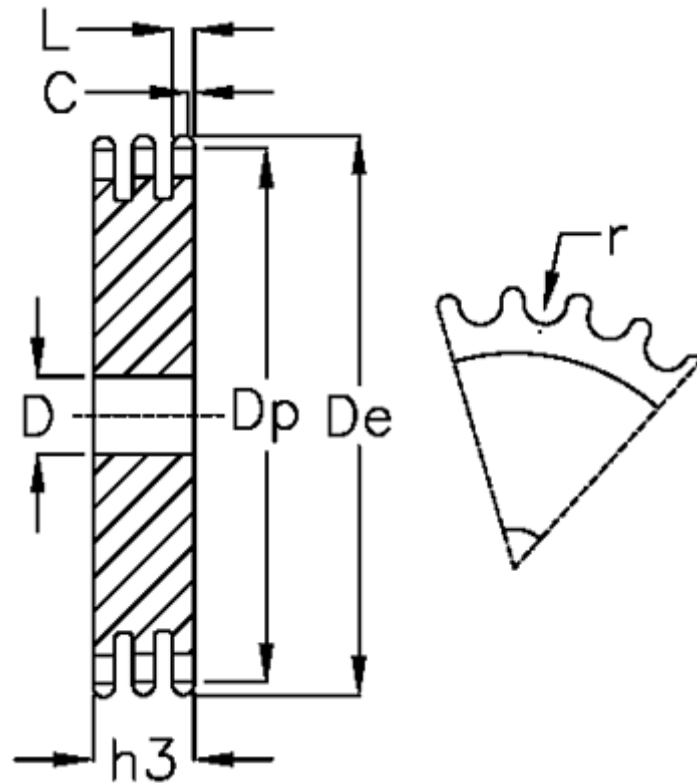

Article number: 616023010019

Description: Plate wheel 24 B-3 Z=19 triplex

Measures

C	= 4
D	= 25
De	= 246.5
Dp	= 231.49
For chain size	= 1 1/2 x 1
For chain type	= 24 B-3
h3	= 120.3
L	= 23.6

Number of teeth	= 19
r	= 25.4